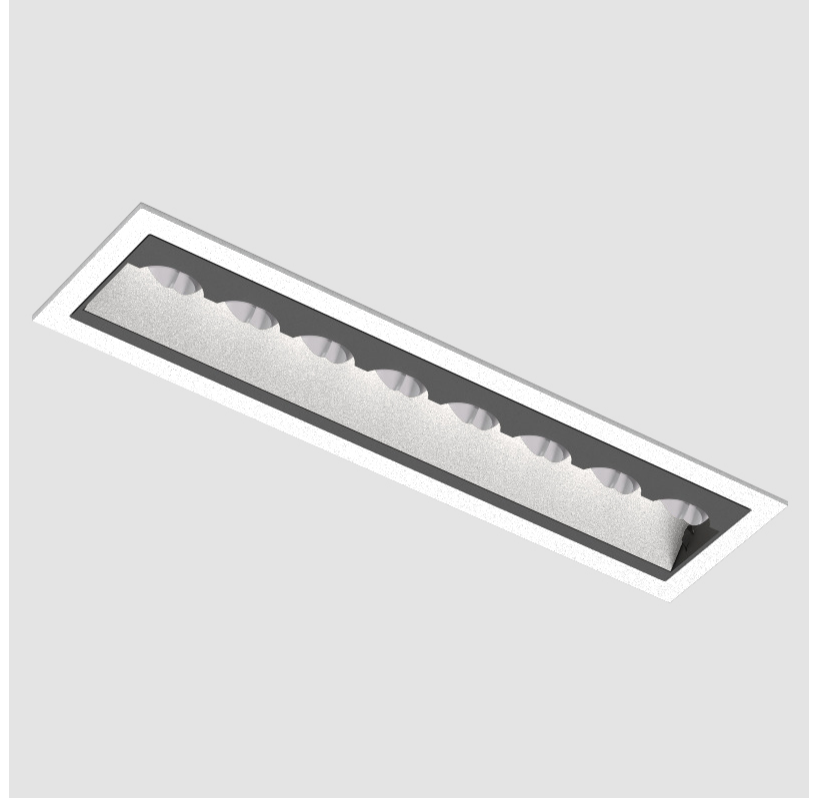

GENERAL

Series: Magiq Hollow Wallwash
Subseries: Magiq Hollow Wallwash Korona
Brand: Prolicht
Division: Architectural
Mounting Type: Recessed
Mounting Location: Ceiling
Subcategory: Wallwash

PHYSICAL

Shape: Rectangle
Length (mm): 177
Length (in): 6 ¹⁵/₁₆
Width (mm): 45
Width (in): 1 ³/₄
Height (mm): 64
Height (in): 2 ¹/₂
Ceiling Thickness (mm): 5 - 30
Min. Recessing Depth (mm): 100
Min. Recessing Depth (in): 3 ¹⁵/₁₆
Light Distribution: Downlight
Weight (kg): 0.395
Weight (lbs): 0.87
Fixture Finish: SSR / BKV / CWI / CRY / HAB / UFT / ITA / RUA / FTG / MYG / LOD / PUS / FRO / FUP / KIA / POP / BLS / SPG / MEY / GOH / GUM / CHC / COM / ABZ / JAG / OBR / MOS / ROR
Holder Finish: WHI / BLK
Fixture Material: Aluminum Die Cast

ELECTRICAL

Lamp Type: LED (Zhaga Standard)
Input Wattage (W): 19
Total Output Wattage (W): 17.2
Dimming: Tri-Mode (Non-Dimming and Phase Dimming (120Vac only) and 0-10V Dimming)
Driver Included: No
Driver Location: Remote
Driver Type: Constant Current - Universal
Driver Class: Class 2
Input Voltage (V): 120 - 277
Constant Current (MA): 700

LED

Number of LEDs: 8
Color Temperature (°K): 2700 / 3000 / 3500 / 4000
Max. Delivered Lumen (lm): 1110 / 1180 / 1323 / 1350
CRI: >90 CRI
Efficiency (%): 82.3
Lamp Life (hrs): 50000

OPTICAL

RATINGS AND CERTIFICATIONS

Certified By: CSA Certified to UL and CSA Standards
IP rating: IP20