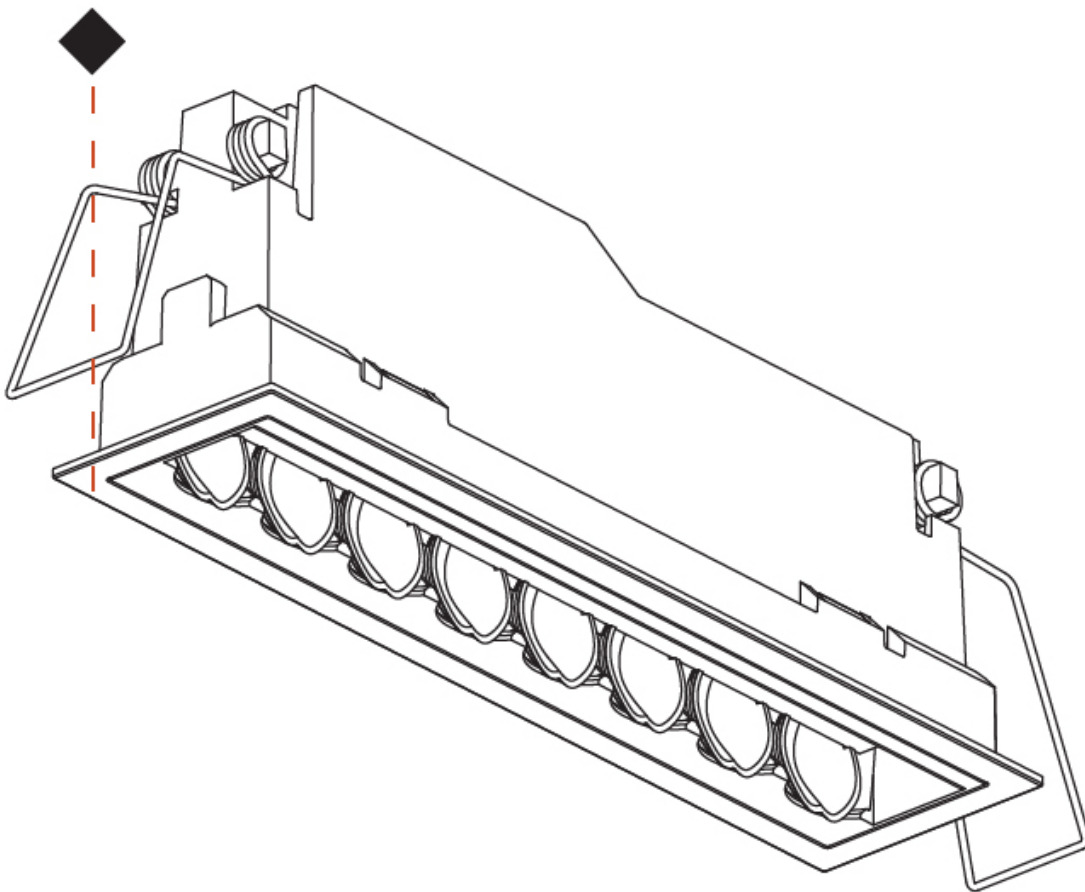

MAGIQ HOLLOW WALLWASH RECESSED

A35582-

PROJECT	_____
TYPE	_____
SPECIFIER	_____
QUANTITY	_____
DATE	_____